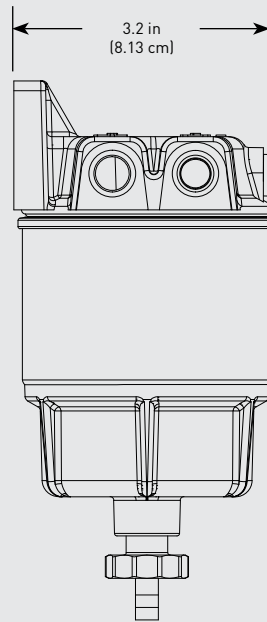

## Specifications:

**Height:** 120R-RAC-01: 6.52" (16.56 cm)  
 120R-RAC-02: 5.72" (14.54 cm)  
**Width:** 3.2" (8.13 cm)  
**Depth:** 3.2" (8.13 cm)  
**Weight (Dry):** 120R-RAC-01: 1.25 lbs (0.56 kg)  
 120R-RAC-02: 1.34 lbs (0.60 kg)  
**Fuel Flow Rate:** 30 gph (114 lph)  
**Ports:** 1/4-18 NPTF  
**Service Clearance:** 2.0" (5.1 cm)

Create a Part Number

| Mounting Head                                       | Bowl Material                 |                                  |
|---|-------------------------------|----------------------------------|
| 4 Fuel Ports<br>30 gph (114 lph)<br>Marine Gasoline | Clear Bowl -<br>Outboard Only | Metal Bowl -<br>Inboard/Outboard |
| 120R-RAC  | -01                           | -02                              |

## Dimensions:

120 Series Top

Front

Profile

Back

| ASSEMBLIES  | DESCRIPTION   |
|-------------|---|
| 120R-RAC-01 | Outboard Only - Marine Gasoline, FF/WS, Clear Bowl, 30 gph Flow Rate, 10 Micron Filtration    |
| 120R-RAC-02 | Inboard/Outboard - Marine Gasoline, FF/WS, Metal Bowl, 30 gph Flow Rate, 10 Micron Filtration |