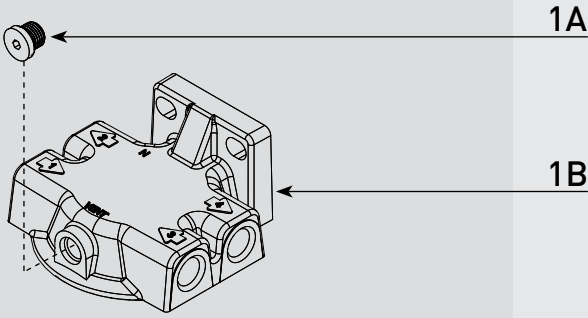

PARTS

Gasoline Spin-On - 120R-RAC Series

1

Part #	Description
1A	Vent Plug Kit - 3/8-24 SAE Plug
1B	120 Series Head Assembly

2