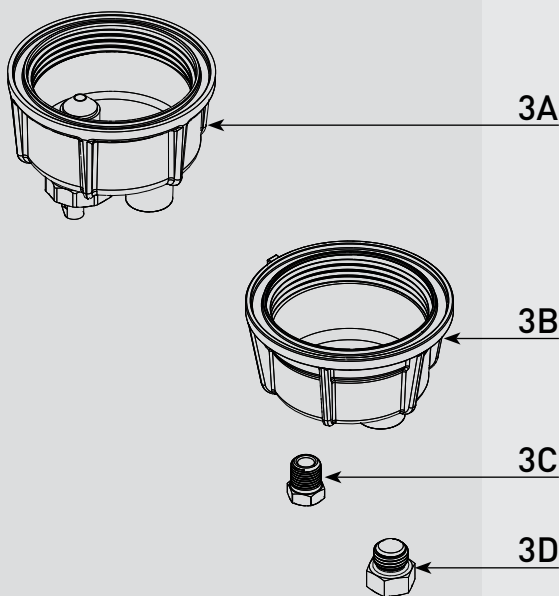

3A	RK 10222 Replacement Clear Bowl Kit - <i>Includes 2C and 4A</i>
3B	RK 10226 Replacement Metal Bowl Kit (TAN) - <i>Includes 2C, 3C and 3D</i>
3C	Bowl Drain Port Plug Kit
3D	Bowl WIF Port Plug Kit

Additional Parts (not shown)

4A	Self-Venting Drain

Online Link
Marine Fuel Spin-On Product Selector