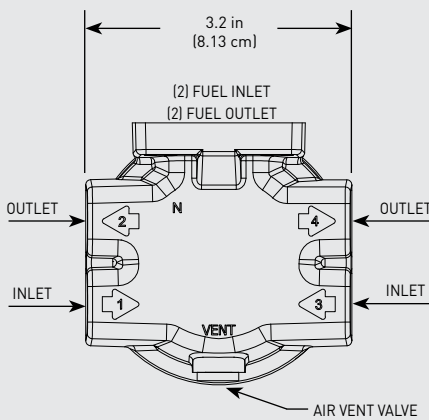

Gasoline Spin-On - 120R-RAC Series

FUEL

Specifications:

Height: 120R-RAC-01: 6.52" (16.56 cm)
120R-RAC-02: 5.72" (14.54 cm)
Width: 3.2" (8.13 cm)
Depth: 3.2" (8.13 cm)
Weight (Dry): 120R-RAC-01: 1.25 lbs (0.56 kg)
120R-RAC-02: 1.34 lbs (0.60 kg)
Fuel Flow Rate: 30 gph (114 lph)
Ports: 1/4-18 NPTF
Service Clearance: 2.0" (5.1 cm)

Create a Part Number

Mounting Head	Bowl Material	
4 Fuel Ports 30 gph (114 lph) Marine Gasoline	Clear Bowl - Outboard Only	Metal Bowl - Inboard/Outboard
120R-RAC	-01	-02

RACOR®

Dimensions:

120 Series Top