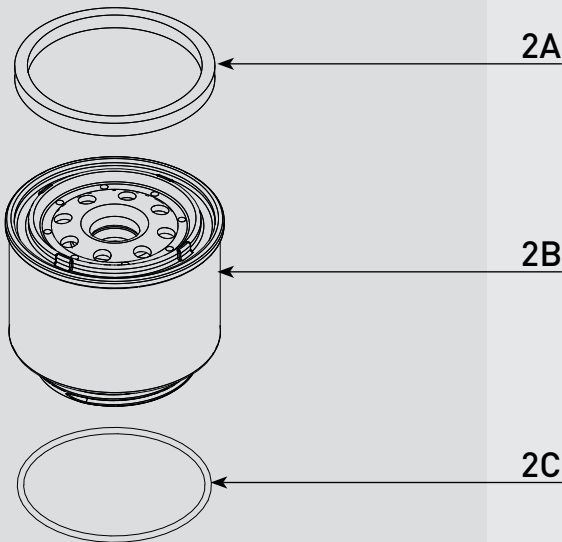

## Specifications:

**Height:** 120R-RAC-01: 6.52" (16.56 cm)  
 120R-RAC-02: 5.72" (14.54 cm)  
**Width:** 3.2" (8.13 cm)  
**Depth:** 3.2" (8.13 cm)  
**Weight (Dry):** 120R-RAC-01: 1.25 lbs (0.56 kg)  
 120R-RAC-02: 1.34 lbs (0.60 kg)  
**Fuel Flow Rate:** 30 gph (114 lph)  
**Ports:** 1/4-18 NPTF  
**Service Clearance:** 2.0" (5.1 cm)

## Dimensions:

120 Series Top

Front

Profile

Back

| ASSEMBLIES  | DESCRIPTION   |
|-------------|---|
| 120R-RAC-01 | Outboard Only - Marine Gasoline, FF/WS, Clear Bowl, 30 gph Flow Rate, 10 Micron Filtration    |
| 120R-RAC-02 | Inboard/Outboard - Marine Gasoline, FF/WS, Metal Bowl, 30 gph Flow Rate, 10 Micron Filtration |

# PARTS

2

|    |   |
|----|---|
| 2A | Square Cut Gasket - <i>Included in 2B</i>   |
| 2B | S3240 120R-RAC-01 Replacement Filter - 10 micron - <i>Includes 2A, 2C</i><br>S3240TUL 120R-RAC-02 Replacement Filter - 10 micron - <i>Includes 2A, 2C</i> |
| 2C | Bowl O-ring - <i>Included in 2B &amp; 3A</i>  |