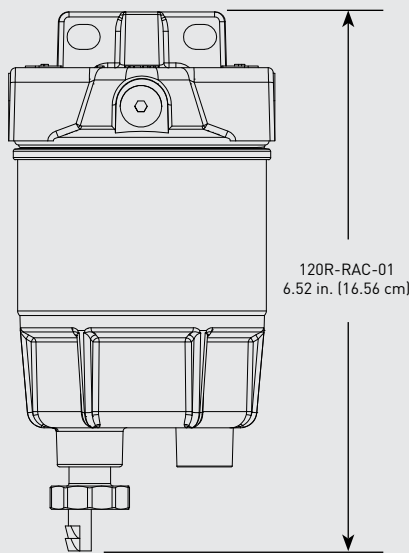

## Specifications:

**Height:** 120R-RAC-01: 6.52" (16.56 cm)  
 120R-RAC-02: 5.72" (14.54 cm)  
**Width:** 3.2" (8.13 cm)  
**Depth:** 3.2" (8.13 cm)  
**Weight (Dry):** 120R-RAC-01: 1.25 lbs (0.56 kg)  
 120R-RAC-02: 1.34 lbs (0.60 kg)  
**Fuel Flow Rate:** 30 gph (114 lph)  
**Ports:** 1/4-18 NPTF  
**Service Clearance:** 2.0" (5.1 cm)

Create a Part Number

| Mounting Head                                       | Bowl Material                 |                                  |
|---|-------------------------------|----------------------------------|
| 4 Fuel Ports<br>30 gph (114 lph)<br>Marine Gasoline | Clear Bowl -<br>Outboard Only | Metal Bowl -<br>Inboard/Outboard |
| 120R-RAC  | -01                           | -02                              |

## Dimensions:

120 Series Top

Front

Profile

Back

| ASSEMBLIES  | DESCRIPTION   |
|-------------|---|
| 120R-RAC-01 | Outboard Only - Marine Gasoline, FF/WS, Clear Bowl, 30 gph Flow Rate, 10 Micron Filtration    |
| 120R-RAC-02 | Inboard/Outboard - Marine Gasoline, FF/WS, Metal Bowl, 30 gph Flow Rate, 10 Micron Filtration |