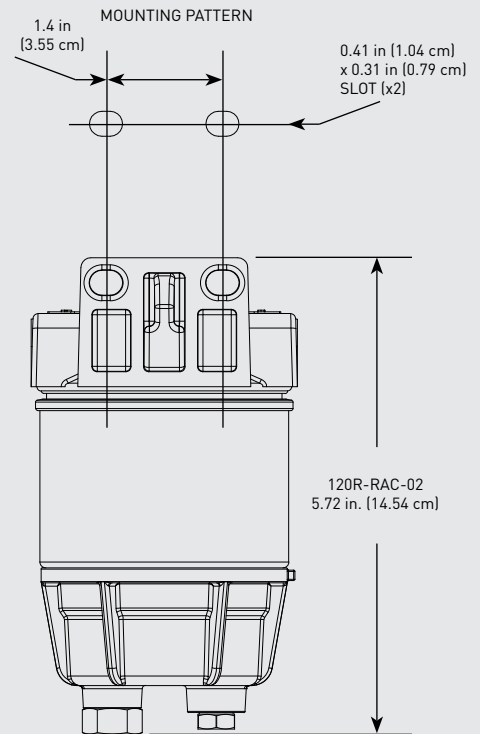

## Specifications:

**Height:** 120R-RAC-01: 6.52" (16.56 cm)  
 120R-RAC-02: 5.72" (14.54 cm)  
**Width:** 3.2" (8.13 cm)  
**Depth:** 3.2" (8.13 cm)  
**Weight (Dry):** 120R-RAC-01: 1.25 lbs (0.56 kg)  
 120R-RAC-02: 1.34 lbs (0.60 kg)  
**Fuel Flow Rate:** 30 gph (114 lph)  
**Ports:** 1/4-18 NPTF  
**Service Clearance:** 2.0" (5.1 cm)

Create a Part Number

| Mounting Head                                       | Bowl Material                 |                                  |
|---|-------------------------------|----------------------------------|
| 4 Fuel Ports<br>30 gph (114 lph)<br>Marine Gasoline | Clear Bowl -<br>Outboard Only | Metal Bowl -<br>Inboard/Outboard |
| 120R-RAC  | -01                           | -02                              |

## Dimensions:

120 Series Top

Front

Profile

Back

| ASSEMBLIES  | DESCRIPTION   |
|-------------|---|
| 120R-RAC-01 | Outboard Only - Marine Gasoline, FF/WS, Clear Bowl, 30 gph Flow Rate, 10 Micron Filtration    |
| 120R-RAC-02 | Inboard/Outboard - Marine Gasoline, FF/WS, Metal Bowl, 30 gph Flow Rate, 10 Micron Filtration |