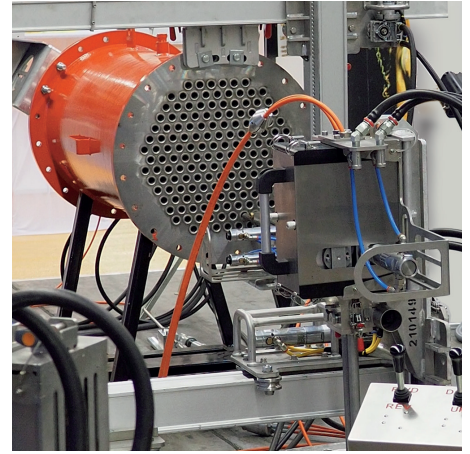

High Temperature Hose Types – more efficient and faster cleaning

Cleaning applications can now be realised with hose types capable to work up to 100 °C (212 °F).

Product highlights:

- 4 new hose types ranging in working pressure from 700 bar (10,150 psi) up to 1,250 bar (18,125 psi)
- Available in sizes -06 (DN 10), -08 (DN 12) and -12 (DN 20)
- Improved cleaning due to high temperature water being used, ensures more efficient and faster results
- Existing standard fitting series can be used