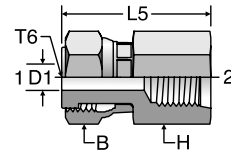

## G65L

Straight Thread Swivel  
Female Connector  
ORFS Swivel / SAE-ORB

TUBE FITTING PART #	END SIZE		T6 SWIVEL UN/UNF-2B	B HEX (in.)	D1* DRILL (in.)	H HEX (in.)	L5 (in.)	Dynamic Pressure (x 1,000 PSI)	
	1 (in.)	2 UN/UNF-2B						-S	-SS
	4 G65L	1/4							
4-6 G65L	1/4	9/16 - 18	9/16 - 18	11/16	0.157	13/16	1.45	6.0	6.0
6-4 G65L	3/8	7/16 - 20	11/16 - 16	13/16	0.256	3/4	1.51	6.0	6.0
8-4 G65L	1/2	7/16 - 20	13/16 - 16	15/16	0.354	7/8	1.57	6.0	6.0

All o-rings and seals are shown in [Section N](#) of this catalog.

\* D1 nominal may vary from the values shown in the chart by 0.004 to 0.008.

Dimensions and pressures for reference only, subject to change.