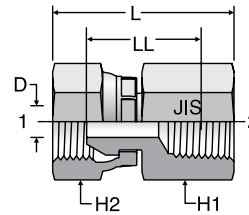

G63P4

Swivel Female Connector
60° Swivel / BSPT

Mates with UT Style hose fittings

TUBE FITTING PART #	END SIZE		D DRILL (in.)	H1 HEX (in.)	H2 HEX (in.)	L (in.)	LL (in.)	Dynamic Pressure (x 1,000 PSI)
	1 BSPP	2 BSPT						S
4G63P4	1/4 - 19	1/4 - 19	0.177	0.75	0.75	1.61	1.16	5.0
6G63P4	3/8 - 19	3/8 - 19	0.275	0.88	0.88	1.78	1.28	5.0
8G63P4	1/2 - 14	1/2 - 14	0.433	1.06	1.06	2.02	1.42	5.0
12G63P4	3/4 - 14	3/4 - 14	0.625	1.44	1.44	2.20	1.50	4.0
16G63P4	1-11	1-11	0.828	1.63	1.63	2.52	1.80	3.0

Dimensions and pressures for reference only, subject to change.