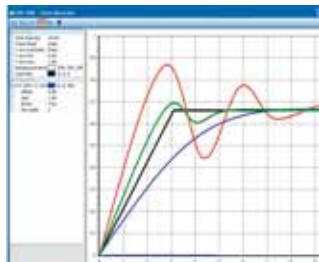

real-time data acquisition oscilloscope