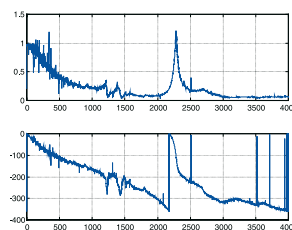

Accessories

For AC890/890PX Series

Drive System Explorer (DSE) Software

Description

DSE890 is the programming, monitoring and diagnostic software platform for AC890 and AC890PX series variable speed drives.

Communication between the drive and PC is via a mini USB port located on the front of the drive.

Thanks to the on-line help, users can achieve the optimum drive configuration without the need to navigate through complicated parameter menus.

Advanced programming is carried out through a set of pre-engineered templates in order to create the required configuration.

It is possible to monitor every parameter of the drive either as a digital value or as a function in the “chart recorder” during normal operation.

- **Creates projects quickly and easily**
- **Graphical tool based on a block diagram approach**
- **Integrated digital oscilloscope**
- **On-line configuration and monitoring**
- **System identification tool**

Product Codes

8906-DSELITE-00	DSE Lite software (single axis) + USB cable
8906-DSEDEV-00	DSE Development software + USB cable
8906-DSERUN-00	DSE Runtime/Maintenance + USB cable
8906-DSEDEVUPG-00	DSD Development to DSE Development Upgrade + USB cable
906-DSERUNUPG-00	DSD Runtime to DSE Runtime Upgrade + USB cable

DSE890 Programming Software

Parameter adjustment and project creation

real-time data acquisition oscilloscope

System identification tool