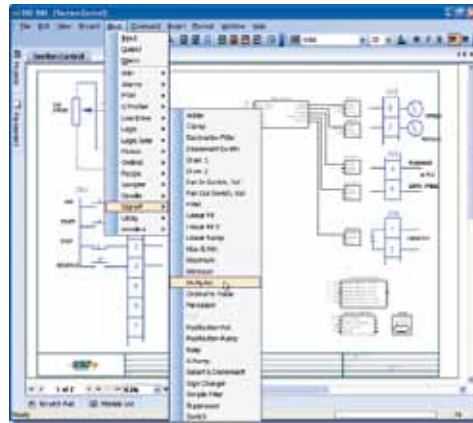

Accessories

For AC890/890PX Series

Drive System Explorer (DSE) Software

Description

DSE890 is the programming, monitoring and diagnostic software platform for AC890 and AC890PX series variable speed drives.

Communication between the drive and PC is via a mini USB port located on the front of the drive.

Thanks to the on-line help, users can achieve the optimum drive configuration without the need to navigate through complicated parameter menus.

Advanced programming is carried out through a set of pre-engineered templates in order to create the required configuration.

It is possible to monitor every parameter of the drive either as a digital value or as a function in the “chart recorder” during normal operation.

- **Creates projects quickly and easily**
- **Graphical tool based on a block diagram approach**
- **Integrated digital oscilloscope**
- **On-line configuration and monitoring**
- **System identification tool**

Product Codes

8906-DSELITE-00	DSE Lite software (single axis) + USB cable
8906-DSEDEV-00	DSE Development software + USB cable
8906-DSERUN-00	DSE Runtime/Maintenance + USB cable
8906-DSEDEVUPG-00	DSD Development to DSE Development Upgrade + USB cable
906-DSERUNUPG-00	DSD Runtime to DSE Runtime Upgrade + USB cable

DSE890 Programming Software

Parameter adjustment and project creation