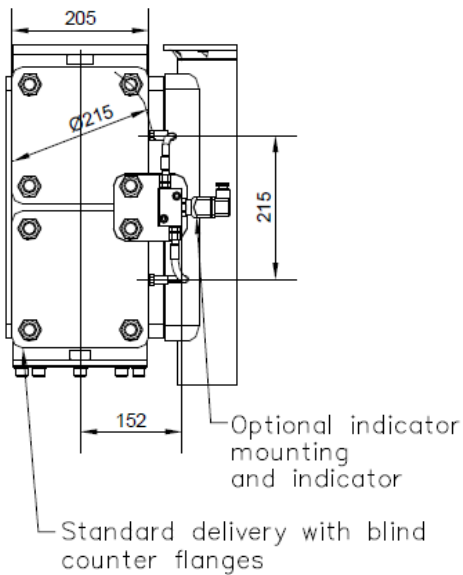

A (Detail)

B (Detail)

Type	A	B	C	D	E
Length 2	440	928	845	478	500
Length 3	706	1195	1112	745	560

Dimensions in mm

DF2070
Dimensional drawing