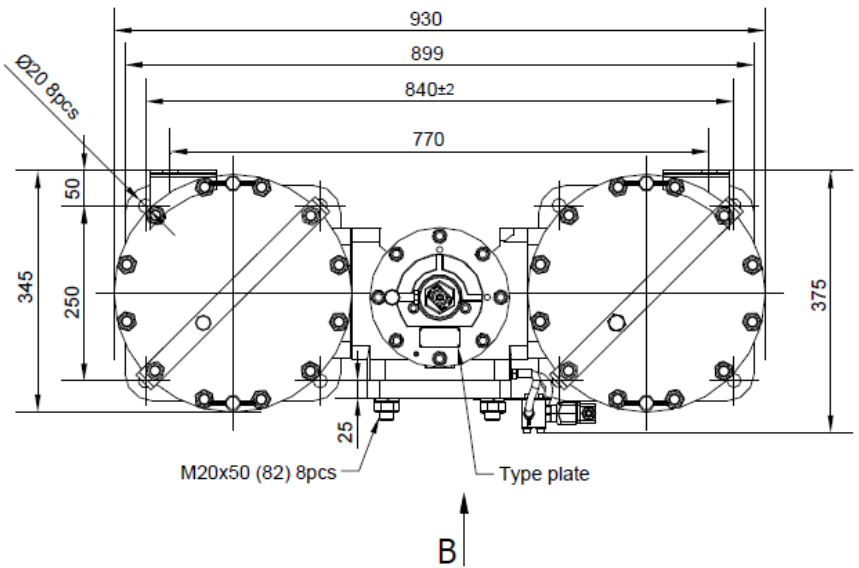

A (Detail)

B (Detail)

Type	A	B	C	D	E
Length 2	440	928	845	478	500
Length 3	706	1195	1112	745	560

Dimensions in mm

DF2070
Dimensional drawing