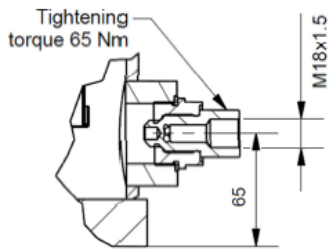

A (Detail)

B (Detail)

Type	A	B	C	D	E
Length 2	440	928	845	478	500
Length 3	706	1195	1112	745	560

Dimensions in mm

DF2070
Dimensional drawing