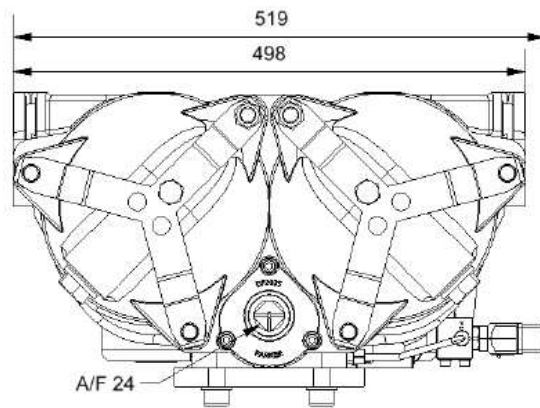

A (Detail)

B (Detail)

Type	A
Length 2	590
Length 3	777

Dimensions in mm

DF2035
Dimensional drawing