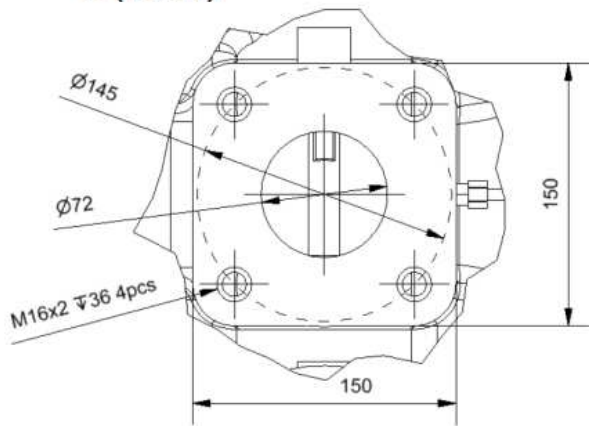

A (Detail)

B (Detail)

Type	A
Length 2	590
Length 3	777

Dimensions in mm

DF2035
Dimensional drawing