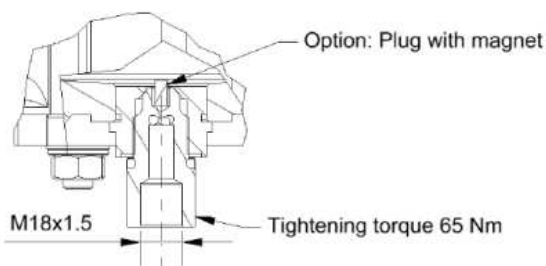

A (Detail)

B (Detail)

Type	A
Length 2	590
Length 3	777

Dimensions in mm

DF2035
Dimensional drawing