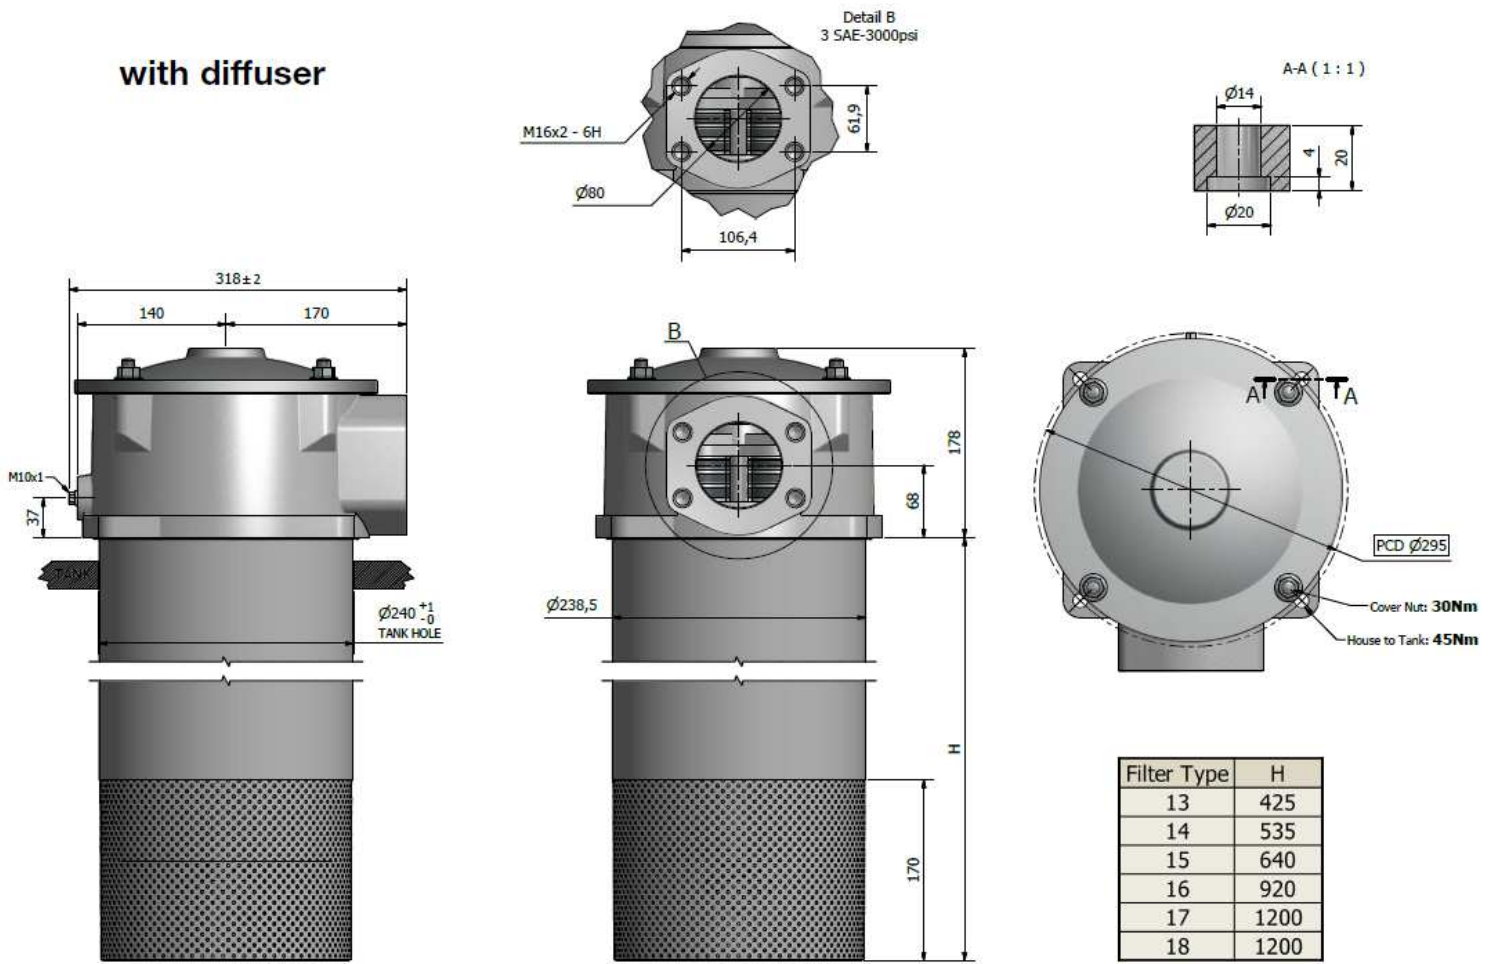

with diffuser

without diffuser

Dimensions in mm

BGT4 Single Port
Dimensional drawing