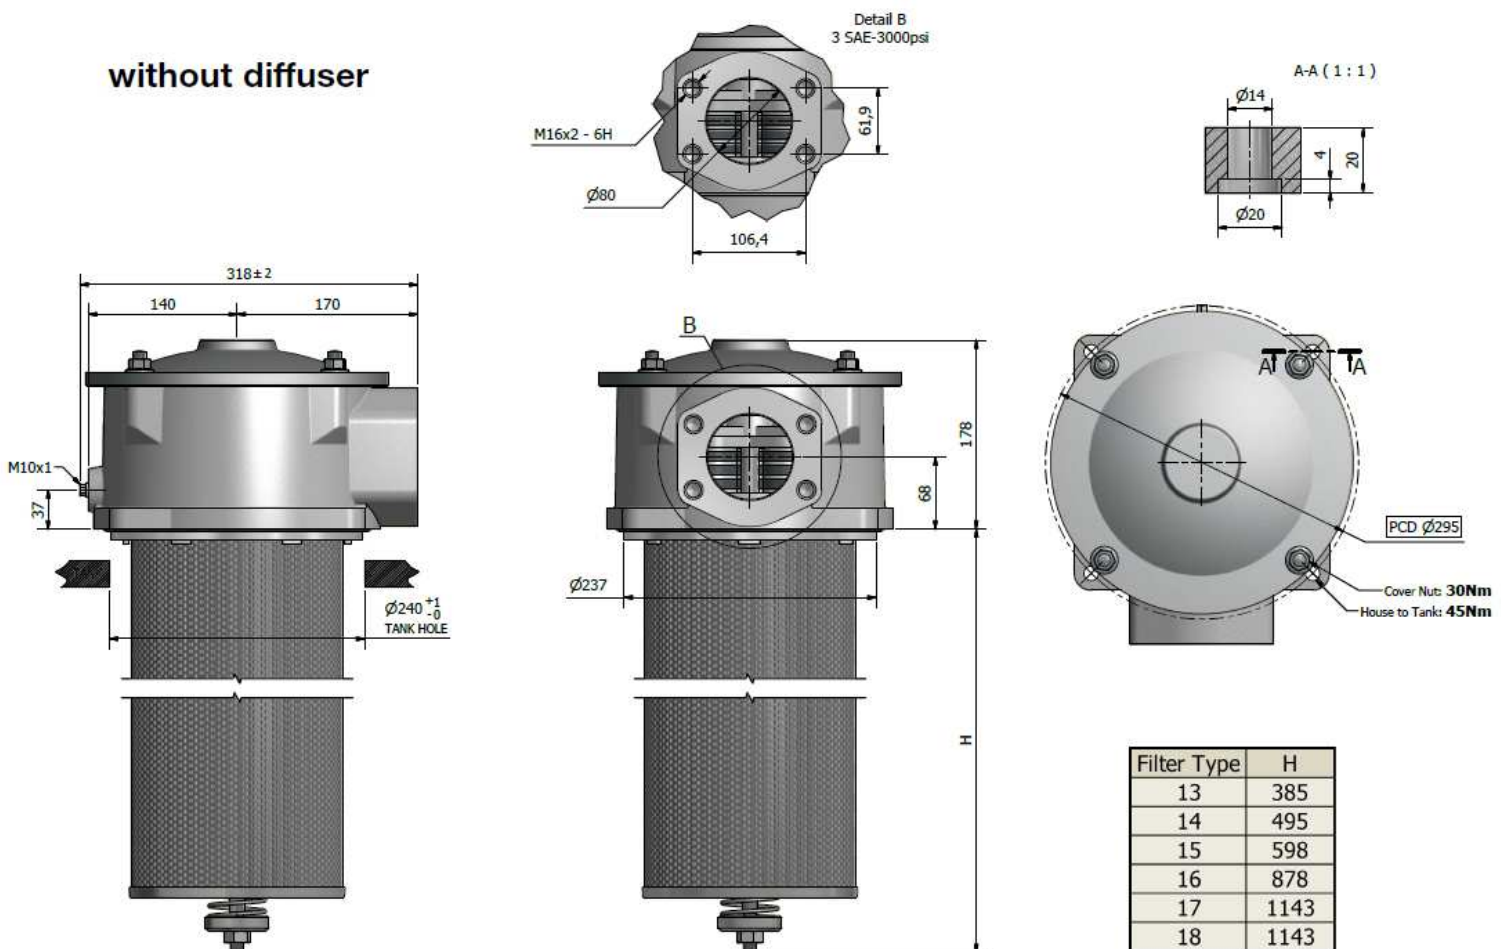

with diffuser

without diffuser

Dimensions in mm

BGT4 Single Port
Dimensional drawing