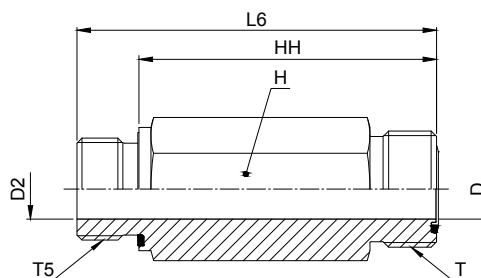

Tube		Thread UN/UNF-2A	Thread BSPP	CC mm	D mm	D2 mm	H mm	HH mm	L6 mm	Weight (steel)	O-Lok® Steel	O-Lok® Stainless Steel	PN (bar)	
mm	inch												S	SS
8,10	5/16 3/8	11/16-16	1/4-19	37	7	5	19	46	58	TBC	6FF42EDMLOS	6FF42EDMLOSS	630	630
12	1/2	13/16-16	3/8-14	44	10	8	22	54	66	TBC	8FF42EDMLOS	8FF42EDMLOSS	630	630
14,15,16	5/8	1-14	1/2-14	52	13	13	27	63	77	TBC	10FF42EDMLOS	10FF42EDMLOSS	420	420
18, 20	3/4	1.3/16-12	3/4-14	64	16	16	32	74	93	TBC	12FF42EDMLOS	12FF42EDMLOSS	420	420