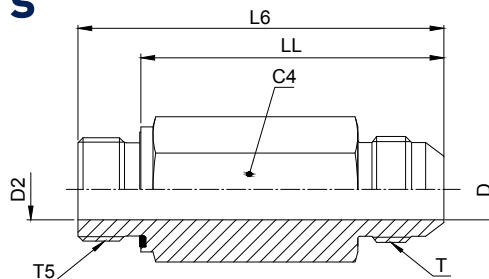

- One piece extension adapters offer greater flexibility where space is critical
- BSPP extension adapters come with ED style port sealing (ISO 1179-2) as standard
- Reduction in potential leak paths
- Height difference permits faster fitting and removal of the mating connection
- Combined with standard length adapters on control valves they enable easier access to tube or hose nuts
- The need for multiple connections to achieve height clearance is removed
- Neater appearance of hose and tube routing

# Extended Male Stud Connectors

Triple Lok® 37° Flare End/Male BSPP Thread – ED Seal (ISO 1179-2)

Tube O.D		Thread UN/UNF-2A T	Thread BSPP T5	C4 mm	D mm	D2 mm	I4 mm	L6 mm	LL mm	Weight (steel) g/1 piece	Triple-Lok® Steel	Triple-Lok® Stainless Steel	PN (bar)	
mm	inch												S	SS
10	3/8	9/16-18	1/4-19	19	8	6	40	61	49	TBC	6FF42EDMXS	6FF42EDMXSS	420	350
12	1/2	3/4-16	3/8-14	22	10	9	48	70	58	TBC	8FF42EDMXS	8FF42EDMXSS	420	350
14,15,16	5/8	7/8-14	1/2-14	27	12	12	53	79	65	TBC	10FF42EDMXS	10FF42EDMXSS	350	350
18, 20	3/4	1.1/16-12	3/4-14	32	16	16	64	93	77	TBC	12FF42EDMXS	12FF42EDMXSS	350	350