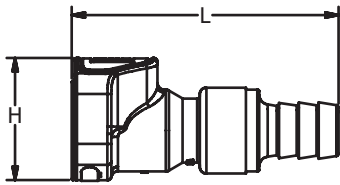

ENGINEERING YOUR SUCCESS.

PPA Series Specifications

PPA Series Specs						
Series	Flow Capacity	Rated Pressure	Temperature	Material: Body & Latch	Material: Springs	O-ring
PPA	1/4"	Vacuum to 120 psig	-40° F to +180° F -40° C to +82° C	Acetal Copolymer	Stainless Steel	Nitrile

VALVED COUPLER

Couplers					
Body Size	Coupler Part Number	Port*	Valved	Length	Height
1/4"	PPA-251-4HB	1/4" Hose Barb	Yes	2.03"	0.93"
1/4"	PPA-251-6HB	3/8" Hose Barb	Yes	2.04"	0.93"

UNVALVED COUPLER

Couplers					
Body Size	Coupler Part Number	Port*	Valved	Length	Height
1/4"	PPA-253-4HBSB	1/4" Hose Barb	No	1.36"	0.93"
1/4"	PPA-253-6HBSB	3/8" Hose Barb	No	1.36"	0.93"

VALVED NIPPLE

Nipples					
Body Size	Nipple Part Number	Port*	Valved	Length	Height
1/4"	PPA-252-4HB	1/4" Hose Barb	Yes	1.89"	0.71"
1/4"	PPA-252-6HB	3/8" Hose Barb	Yes	1.75"	0.71"

UNVALVED NIPPLE

Nipples					
Body Size	Nipple Part Number	Port*	Valved	Length	Height
1/4"	PPA-254-4HB	1/4" Hose Barb	No	1.35"	0.63"
1/4"	PPA-254-6HB	3/8" Hose Barb	No	1.36"	0.61"