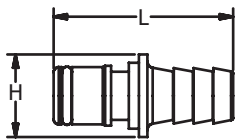

VALVED COUPLER

Couplers					
Body Size	Coupler Part Number	Port*	Valved	Length	Height
1/4"	PPA-251-4HB	1/4" Hose Barb	Yes	2.03"	0.93"
1/4"	PPA-251-6HB	3/8" Hose Barb	Yes	2.04"	0.93"

UNVALVED COUPLER

Couplers					
Body Size	Coupler Part Number	Port*	Valved	Length	Height
1/4"	PPA-253-4HBSB	1/4" Hose Barb	No	1.36"	0.93"
1/4"	PPA-253-6HBSB	3/8" Hose Barb	No	1.36"	0.93"

VALVED NIPPLE

Nipples					
Body Size	Nipple Part Number	Port*	Valved	Length	Height
1/4"	PPA-252-4HB	1/4" Hose Barb	Yes	1.89"	0.71"
1/4"	PPA-252-6HB	3/8" Hose Barb	Yes	1.75"	0.71"

UNVALVED NIPPLE

Nipples					
Body Size	Nipple Part Number	Port*	Valved	Length	Height
1/4"	PPA-254-4HB	1/4" Hose Barb	No	1.35"	0.63"
1/4"	PPA-254-6HB	3/8" Hose Barb	No	1.36"	0.61"