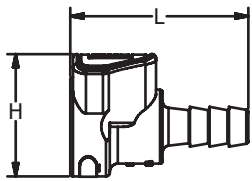

ENGINEERING YOUR SUCCESS.

PPA Series Specifications

PPA Series Specs						
Series	Flow Capacity	Rated Pressure	Temperature	Material: Body & Latch	Material: Springs	O-ring
PPA	1/4"	Vacuum to 120 psig	-40° F to +180° F -40° C to +82° C	Acetal Copolymer	Stainless Steel	Nitrile

VALVED COUPLER

Couplers					
Body Size	Coupler Part Number	Port*	Valved	Length	Height
1/4"	PPA-251-4HB	1/4" Hose Barb	Yes	2.03"	0.93"
1/4"	PPA-251-6HB	3/8" Hose Barb	Yes	2.04"	0.93"

UNVALVED COUPLER

Couplers					
Body Size	Coupler Part Number	Port*	Valved	Length	Height
1/4"	PPA-253-4HBSB	1/4" Hose Barb	No	1.36"	0.93"
1/4"	PPA-253-6HBSB	3/8" Hose Barb	No	1.36"	0.93"

VALVED NIPPLE

Nipples					
Body Size	Nipple Part Number	Port*	Valved	Length	Height
1/4"	PPA-252-4HB	1/4" Hose Barb	Yes	1.89"	0.71"
1/4"	PPA-252-6HB	3/8" Hose Barb	Yes	1.75"	0.71"

UNVALVED NIPPLE

Nipples					
Body Size	Nipple Part Number	Port*	Valved	Length	Height
1/4"	PPA-254-4HB	1/4" Hose Barb	No	1.35"	0.63"
1/4"	PPA-254-6HB	3/8" Hose Barb	No	1.36"	0.61"