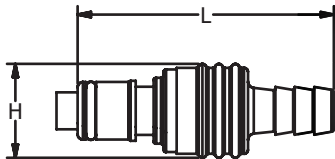

ENGINEERING YOUR SUCCESS.

PPA Series Specifications

PPA Series Specs						
Series	Flow Capacity	Rated Pressure	Temperature	Material: Body & Latch	Material: Springs	O-ring
PPA	1/4"	Vacuum to 120 psig	-40° F to +180° F -40° C to +82° C	Acetal Copolymer	Stainless Steel	Nitrile

VALVED COUPLER

Couplers					
Body Size	Coupler Part Number	Port*	Valved	Length	Height
1/4"	PPA-251-4HB	1/4" Hose Barb	Yes	2.03"	0.93"
1/4"	PPA-251-6HB	3/8" Hose Barb	Yes	2.04"	0.93"

UNVALVED COUPLER

Couplers					
Body Size	Coupler Part Number	Port*	Valved	Length	Height
1/4"	PPA-253-4HBSB	1/4" Hose Barb	No	1.36"	0.93"
1/4"	PPA-253-6HBSB	3/8" Hose Barb	No	1.36"	0.93"

VALVED NIPPLE

Nipples					
Body Size	Nipple Part Number	Port*	Valved	Length	Height
1/4"	PPA-252-4HB	1/4" Hose Barb	Yes	1.89"	0.71"
1/4"	PPA-252-6HB	3/8" Hose Barb	Yes	1.75"	0.71"

UNVALVED NIPPLE

Nipples					
Body Size	Nipple Part Number	Port*	Valved	Length	Height
1/4"	PPA-254-4HB	1/4" Hose Barb	No	1.35"	0.63"
1/4"	PPA-254-6HB	3/8" Hose Barb	No	1.36"	0.61"