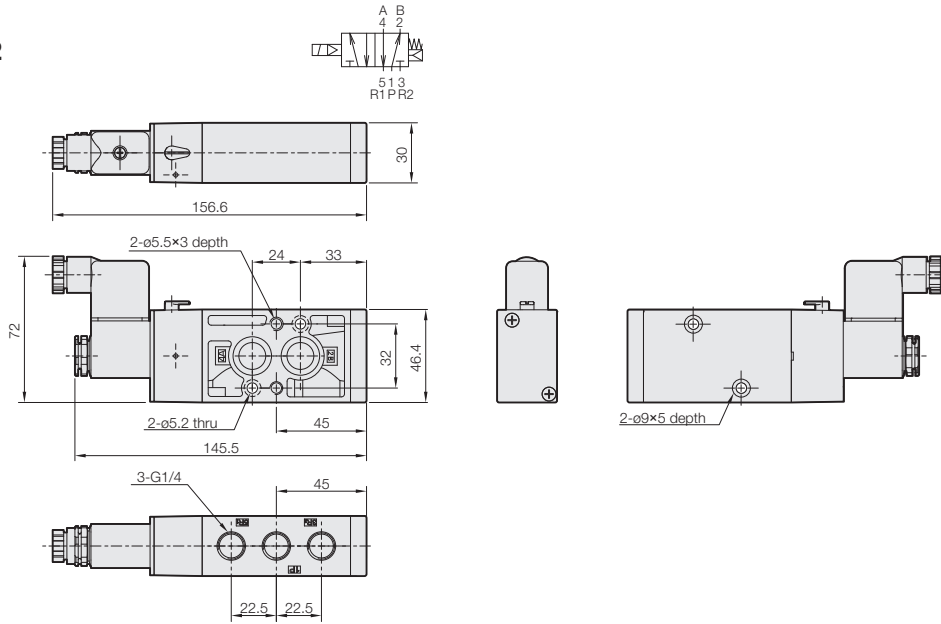

NEW 34○Y SERIES

NAMUR SOLENOID VALVE

Dimension 341Y-02