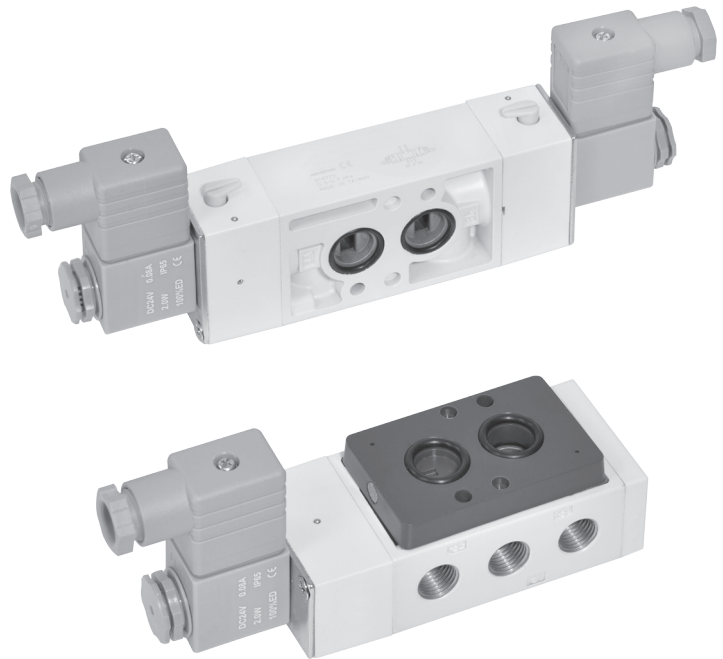

Electrical Characteristics

- Coil Insulation Class : F

※ Note : H coil available on request

(with Plate)

※ Note : The actual color may differ from the image

Ordering System

	34	1	Y	-	02	-	220V	-	DL
SERIES Name NAMUR	Function 1 : Single Solenoid 2 : Double Solenoid 3 : Center Closed 4 : Exhaust Center 5 : Pressure Center				Port Size 02: G 1/4		Voltage Blank : No Coil 24V : DC24V 110V : AC110V (50/60 Hz) 220V : AC220V (50/60 Hz)		Wiring Blank : Lead Wire D : DIN Connector DL : DIN Connector W/ Lamp
									Plate Part No. 341Y-A

ENGINEERING YOUR SUCCESS.