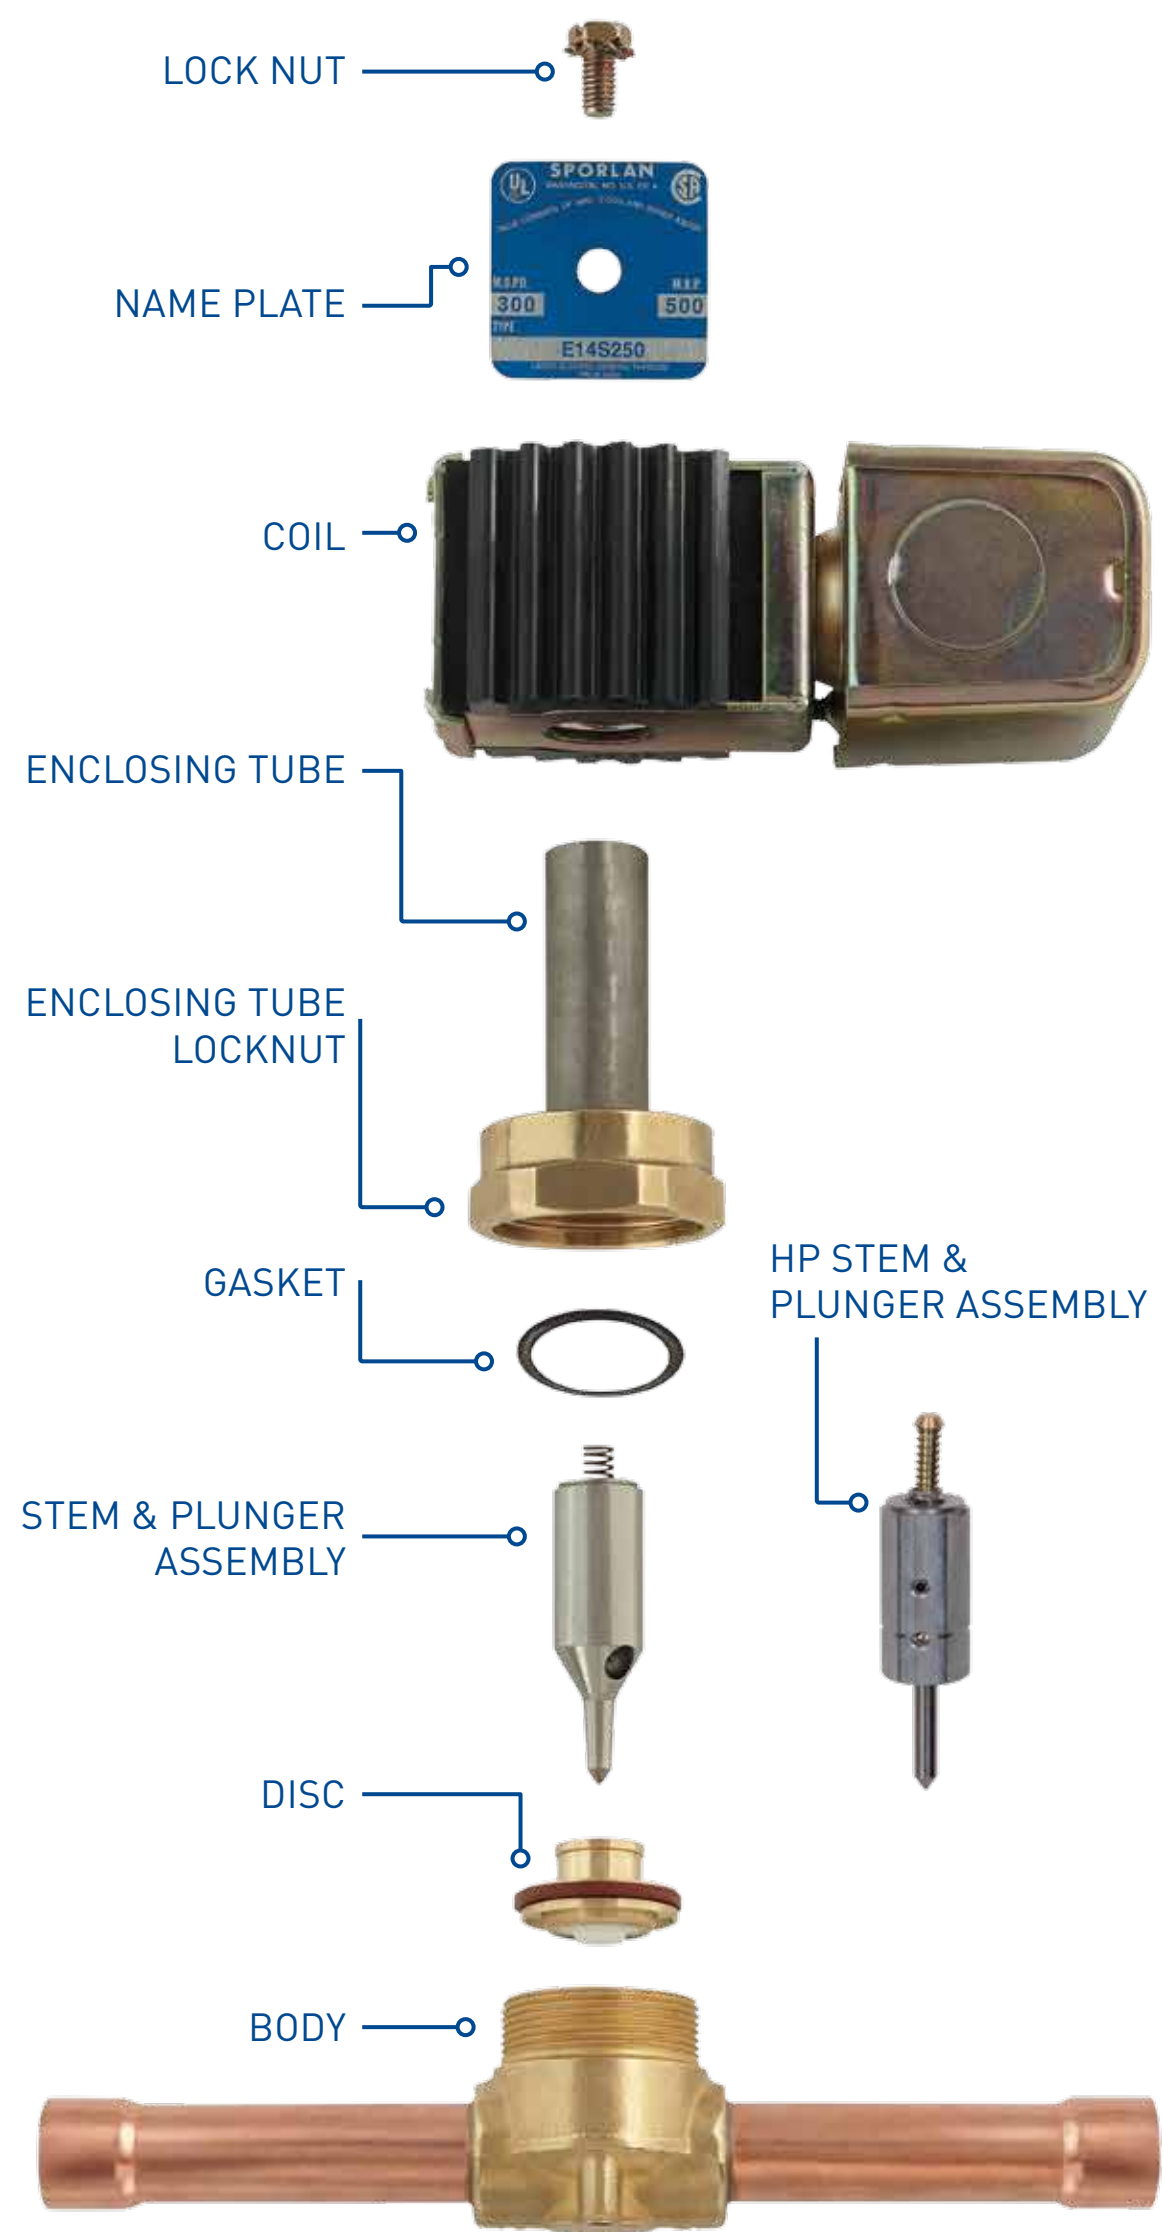

Solenoid VALVES

www.sporlanonline.com

E2S120-HP

E2S120-HP

NORMALLY CLOSED / DIRECT ACTING

OE25S270

OE25

NORMALLY OPEN / PILOT OPERATED

ME10S150-HP

ME10S150-HP

NORMALLY CLOSED / PILOT OPERATED