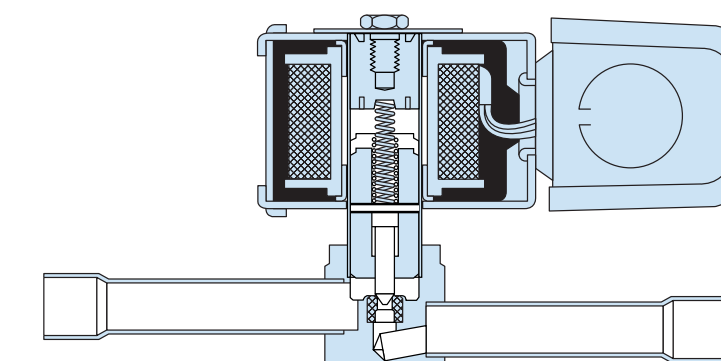

Solenoid VALVES

www.sporlanonline.com

E2S120-HP

E2S120-HP

NORMALLY CLOSED / DIRECT ACTING

OE25S270

OE25

NORMALLY OPEN / PILOT OPERATED