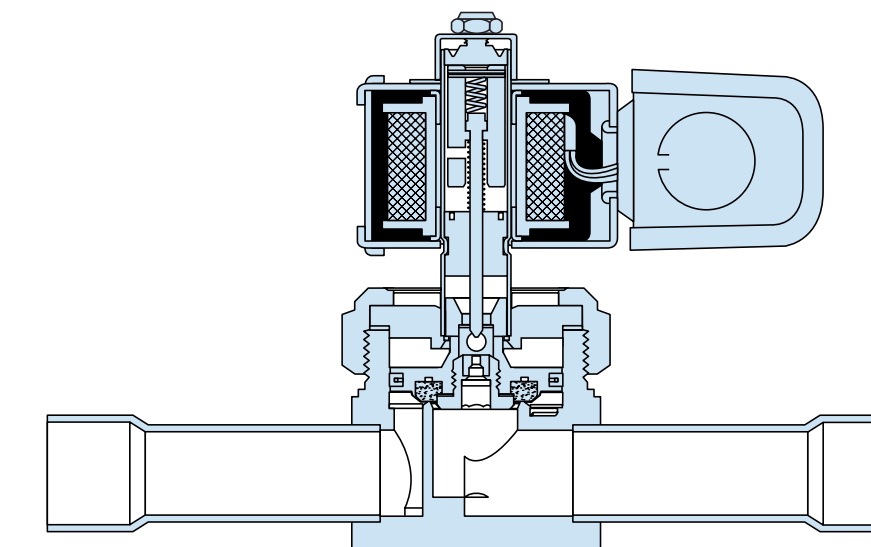

Solenoid VALVES

www.sporlanonline.com

E2S120-HP

E2S120-HP

NORMALLY CLOSED / DIRECT ACTING

OE25S270

OE25

NORMALLY OPEN / PILOT OPERATED

ME10S150-HP

ME10S150-HP

NORMALLY CLOSED / PILOT OPERATED